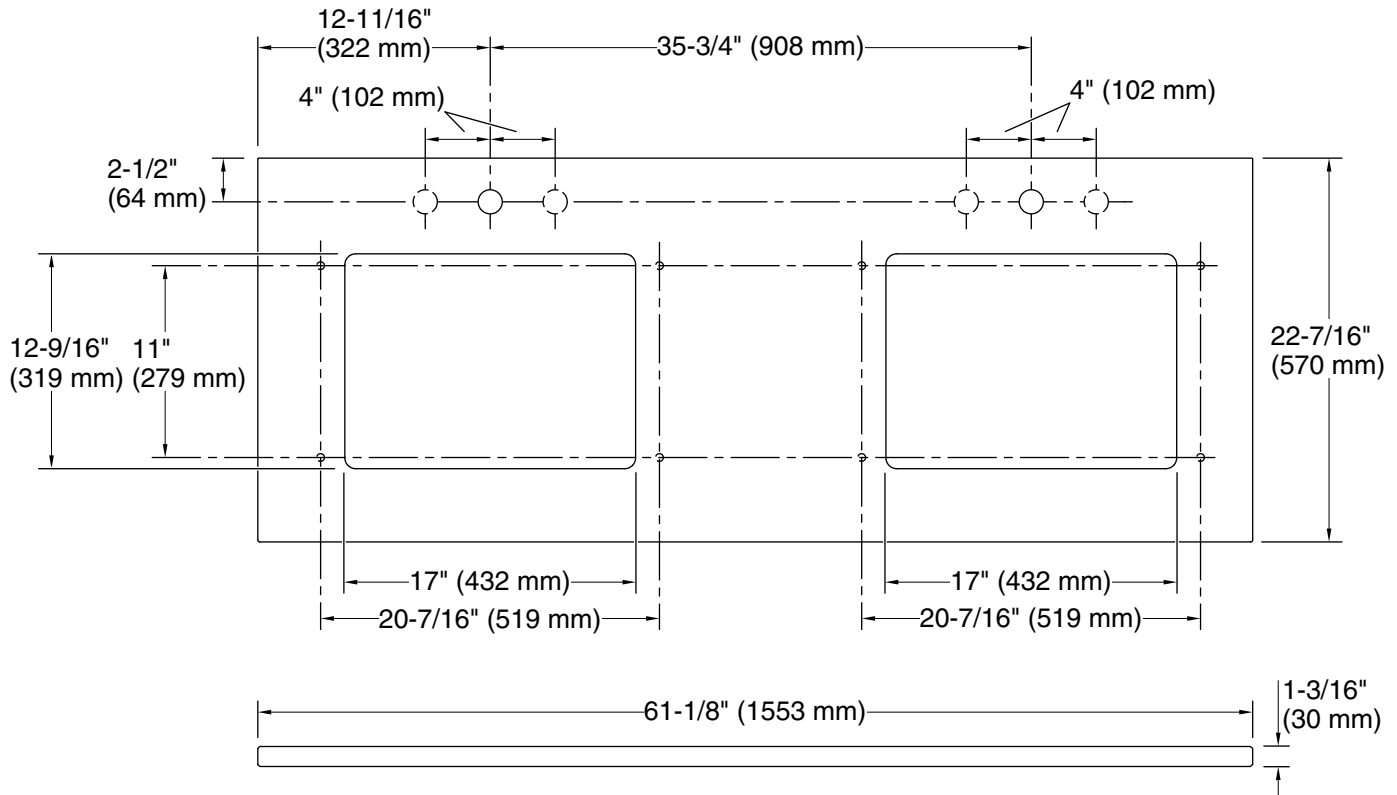

Silestone™ 61" quartz vanity top with two rectangular cutouts

K-28255

Features

- Designed for use with 60" (1524 mm) KOHLER vanities Lodern, Poplin, Damask, Jute, Jacquard, and Marabou (sold separately)
- Available in many classic and warm neutral tones to work seamlessly in any decor
- Pairs beautifully with select KOHLER® and Artist Editions™ sinks for a complete solution
- 1/2" (12.7 mm) countertop overhang per side
- Flat, square edges give a crisp, finished look
- Optional side and backsplashes available (sold separately)
- This product is covered under the Silestone™ 25-Year Limited Warranty

Material

- Silestone™ quartz

Installation

- Vanity top
- Single faucet hole with pilot holes for optional 8" (203 mm) widespread faucet configuration

Included Components

Additional Components:
Mounting Screws

Technical Information

All product dimensions are nominal.
 Installation: Vanity top/ITB
 Number of deck holes: 1

Notes

Install this product according to the installation instructions.